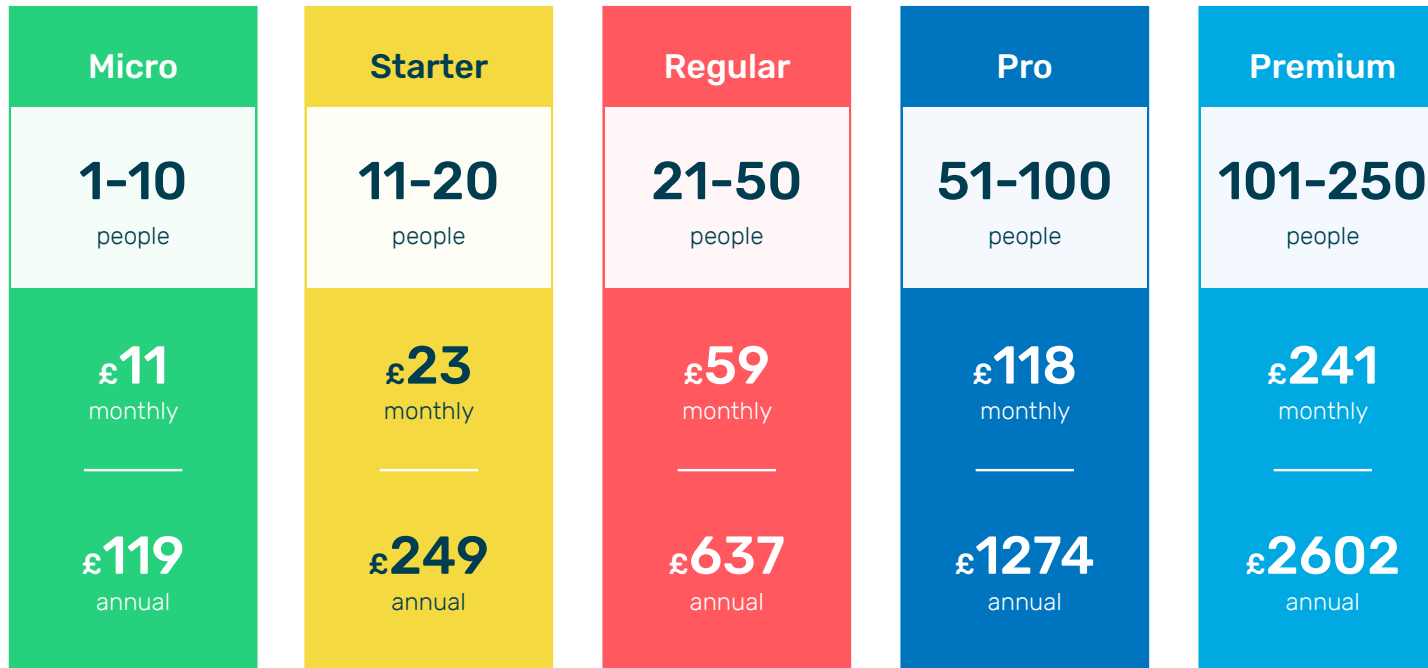

# Pricing

Optional modules available

# Features

	Micro 1 HR User	Starter 2 HR Users	Regular 3 HR Users	Pro 5 HR Users	Premium Unlimited
<b>Core HR</b>					
Self-service platform	☁️	☁️	☁️	☁️	☁️
Line manager permissions	☁️	☁️	☁️	☁️	☁️
Finance user permissions			☁️	☁️	☁️
People profile	☁️	☁️	☁️	☁️	☁️
Holiday management	☁️	☁️	☁️	☁️	☁️
Sickness management	☁️	☁️	☁️	☁️	☁️
Training records	☁️	☁️	☁️	☁️	☁️
Task list	☁️	☁️	☁️	☁️	☁️
Payroll export	☁️	☁️	☁️	☁️	☁️
<b>Performance management</b>	Micro	Starter	Regular	Pro	Premium
Company news	☁️	☁️	☁️	☁️	☁️
Appraisals / One-to-ones	☁️	☁️	☁️	☁️	☁️
Objective setting	☁️	☁️	☁️	☁️	☁️
Kudos	☁️	☁️	☁️	☁️	☁️
<b>Document management</b>	Micro	Starter	Regular	Pro	Premium
Company documents	☁️	☁️	☁️	☁️	☁️
People documents	☁️	☁️	☁️	☁️	☁️
<b>Reporting</b>	Micro	Starter	Regular	Pro	Premium
Reporting library	☁️	☁️	☁️	☁️	☁️
<b>Modules</b>	Micro	Starter	Regular	Pro	Premium
Time log		☁️	☁️	☁️	☁️
Custom fields	☁️	☁️	☁️	☁️	☁️
API integrations	☁️	☁️	☁️	☁️	☁️
<b>Support and training</b>	Micro	Starter	Regular	Pro	Premium
Self-service knowledge base	☁️	☁️	☁️	☁️	☁️
Free support by chat and phone	☁️	☁️	☁️	☁️	☁️
Free getting started webinars	☁️	☁️	☁️	☁️	☁️
<b>Additional HR user</b>	Micro	Starter	Regular	Pro	Premium
3 Additional HR users	£5pm	£5pm	£5pm	£5pm	£5pm
<b>Recruitment module</b>	Micro	Starter	Regular	Pro	Premium
2 live vacancies	£5pm	£5pm	£5pm	£5pm	£5pm
Unlimited live vacancies	£20pm	£20pm	£20pm	£20pm	£20pm
<b>Expenses module</b>	Micro	Starter	Regular	Pro	Premium
Simple expense management	£5pm	£5pm	£5pm	£5pm	£5pm